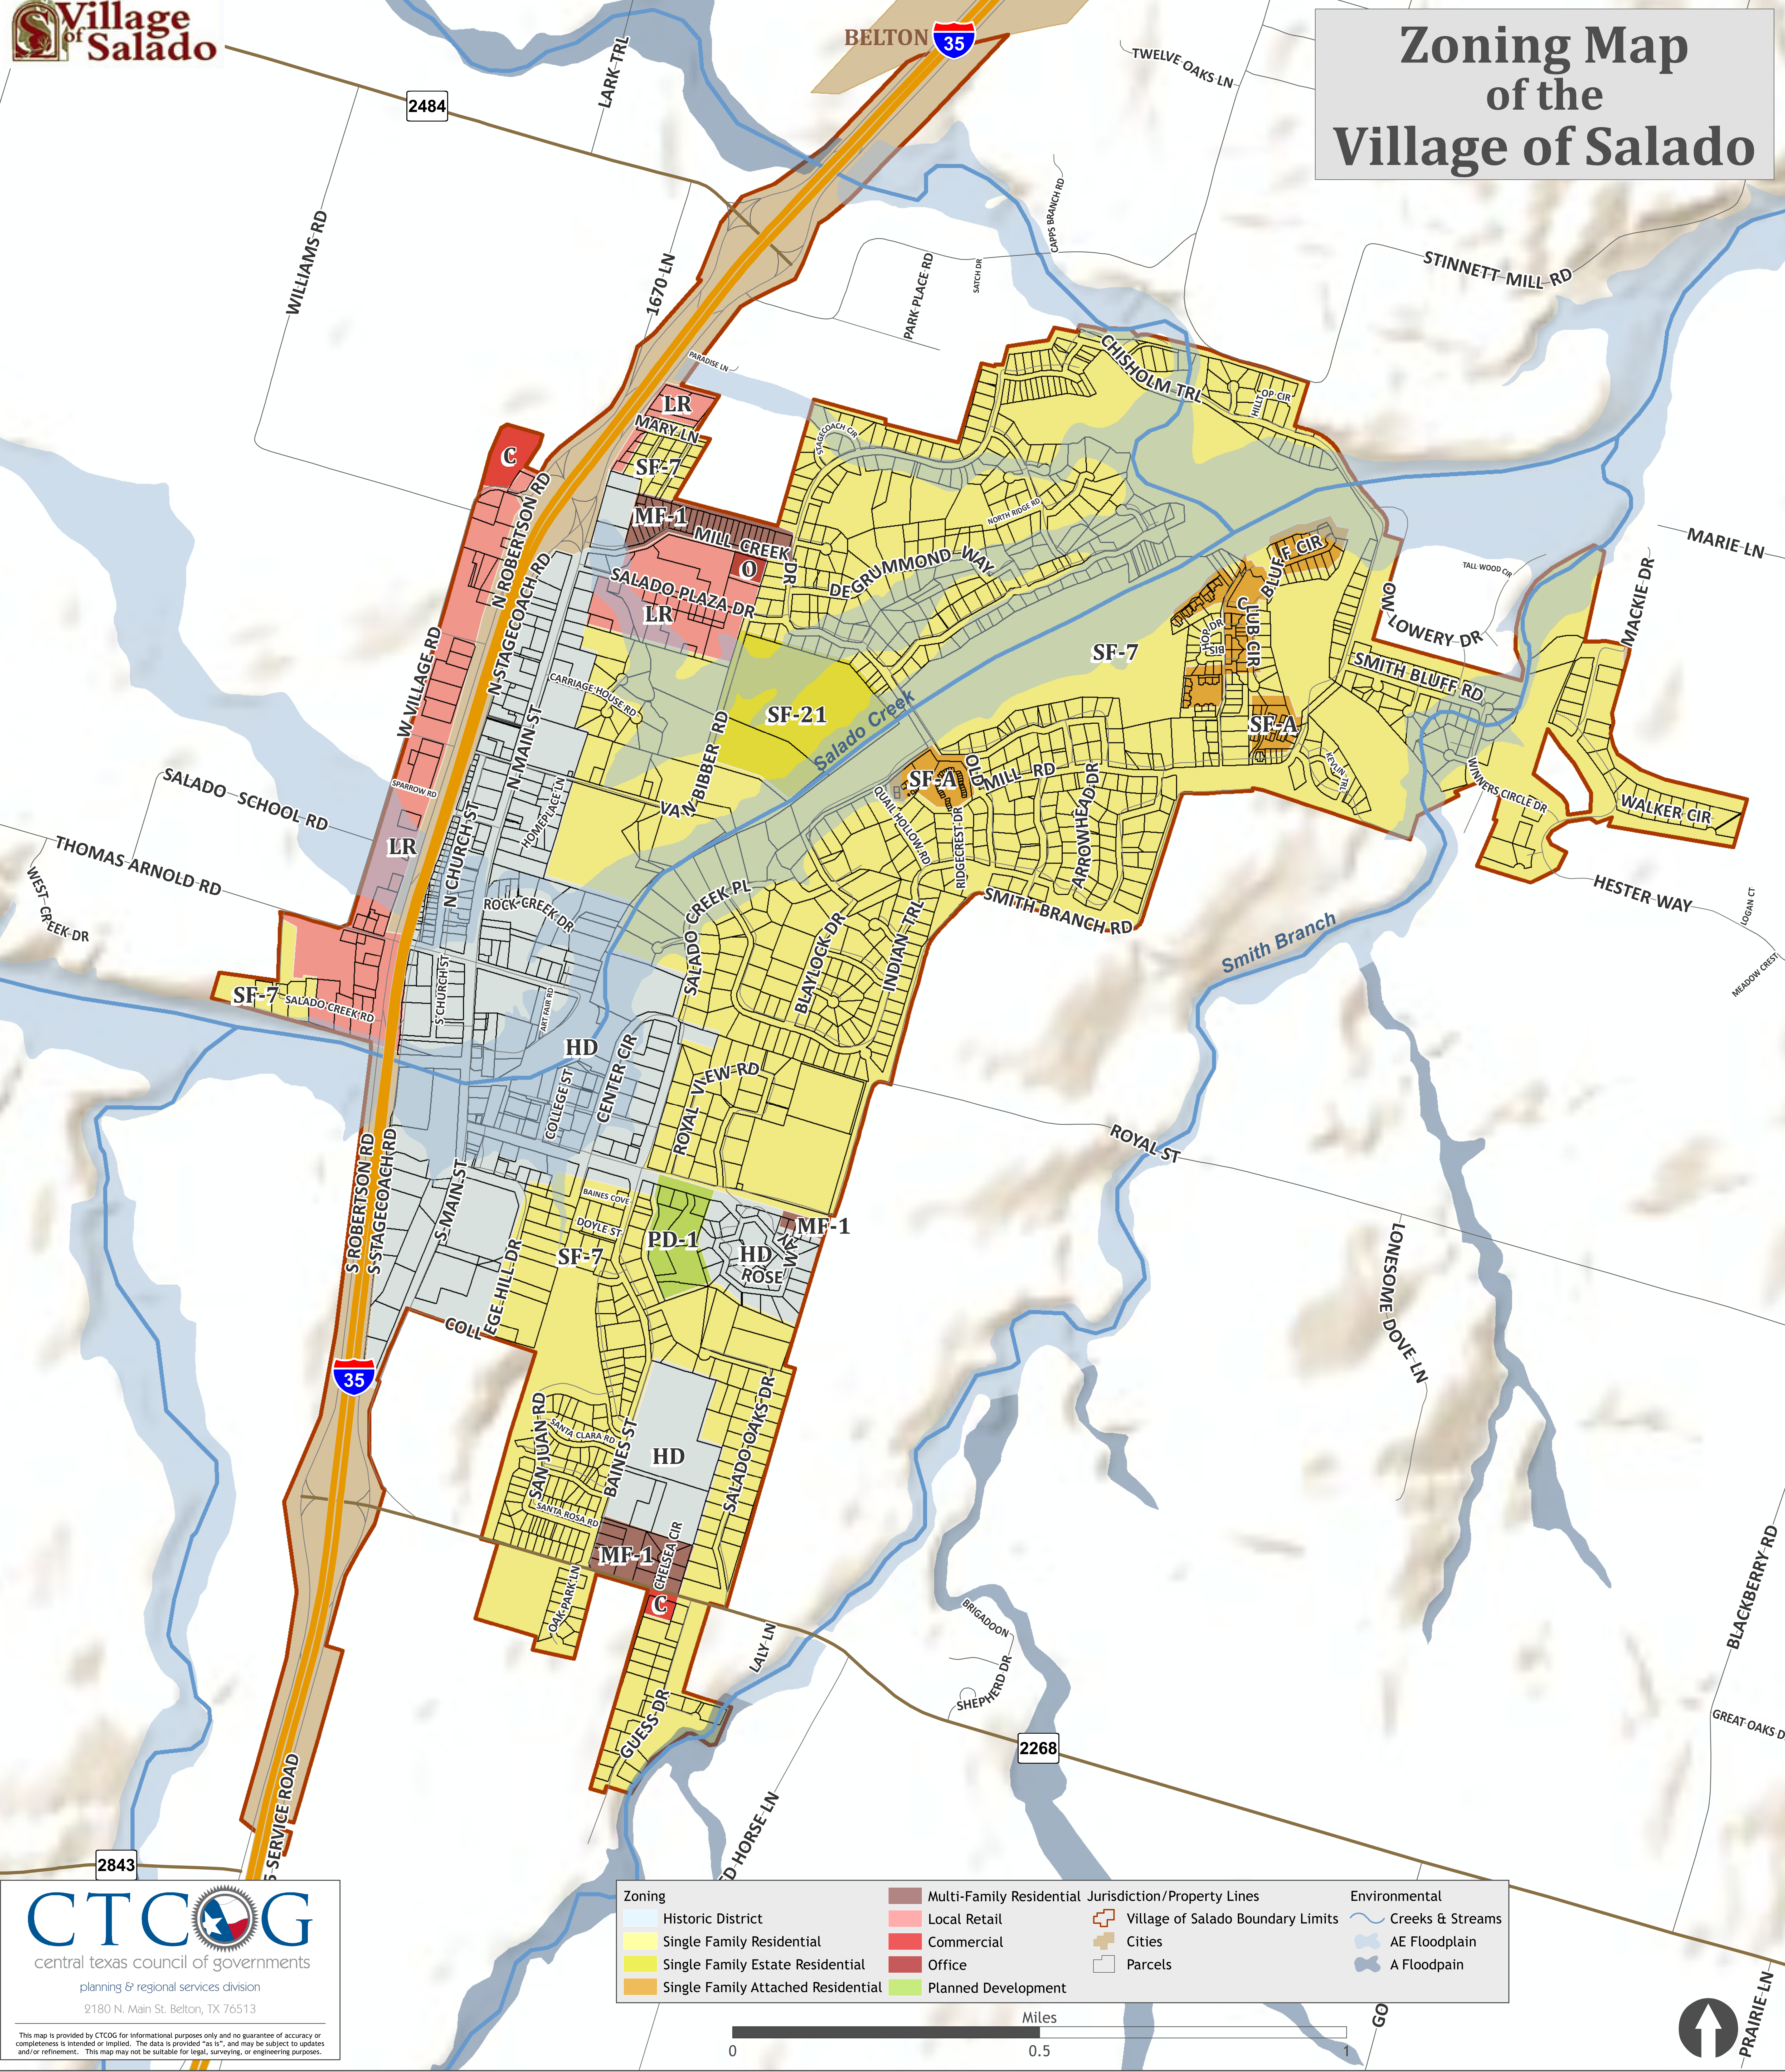

Zoning Map of the Village of Salado

Zoning	Multi-Family Residential	Jurisdiction/Property Lines	Environmental
Historic District	Local Retail	Village of Salado Boundary Limits	Creeks & Streams
Single Family Residential	Commercial	Cities	AE Floodplain
Single Family Estate Residential	Office	Parcels	A Floodplain
Single Family Attached Residential	Planned Development		